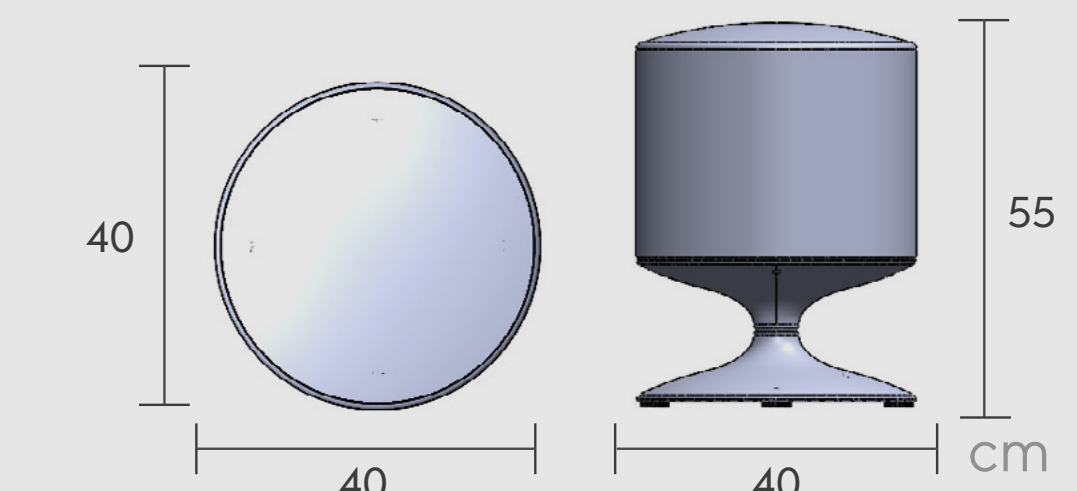

MA 521 POUF

RECYCLABLE PRODUCT
DISASSEMBLED
ADJUSTABLE FEET

MATERIAL

• Aluminum high pressure die casting, outdoor fabric

COLOR OPTIONS

White
Black
Others

Finishing: Powder coating
Standard Colors: Black & white.
Any specific colours are available with MOQ-100 pcs.

BOX DIMENSIONS

PCS/BOX	LENGTH (cm)	WIDTH (cm)	HEIGHT (cm)	NET WEIGHT (kg)	GROSS WEIGHT (kg)	VOLUME m³
1 pcs	56,0	42,0	57,0	6,76	7,84	0,246

TECHNICAL INFORMATION

- Outdoor • %100 Recyclable • Corrosion Free
- Durable • Light Weight • Easily Assembled
- Long Lasting • Stable Dimensions

LOGISTIC INFO

1.092 pcs 20 ft | 2.340 pcs 40 ft | 2.574 pcs TIR