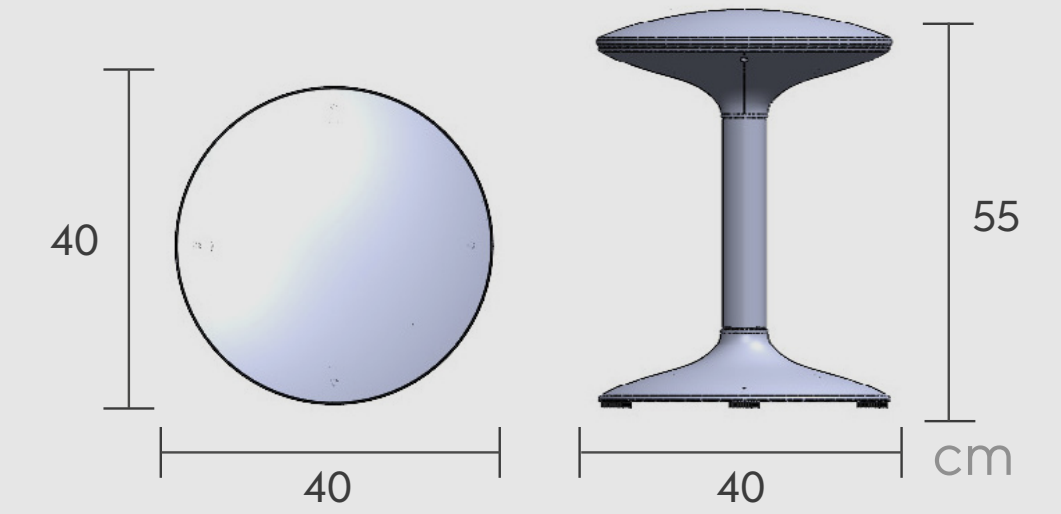

MA 521 STOOL

RECYCLABLE PRODUCT

DISASSEMBLED

ADJUSTABLE FEET

MATERIAL

• Aluminum high pressure die casting, outdoor fabric

COLOR OPTIONS

Finishing: Powder coating
Standard Colors: Black & white.
Any specific colours are available with MOQ-100 pcs.

BOX DIMENSIONS

PCS/BOX	LENGTH (cm)	WIDTH (cm)	HEIGHT (cm)	NET WEIGHT (kg)	GROSS WEIGHT (kg)	VOLUME m³
1 pcs/2 box	42,0	40,5	13,5	4,96	5,49	0,025
	45,0	6,5	7,0			

TECHNICAL INFORMATION

- Outdoor • %100 Recyclable • Corrosion Free
- Durable • Light Weight • Easily Assembled
- Long Lasting • Stable Dimensions

LOGISTIC INFO

1.092 pcs 2.340 pcs 2.574 pcs